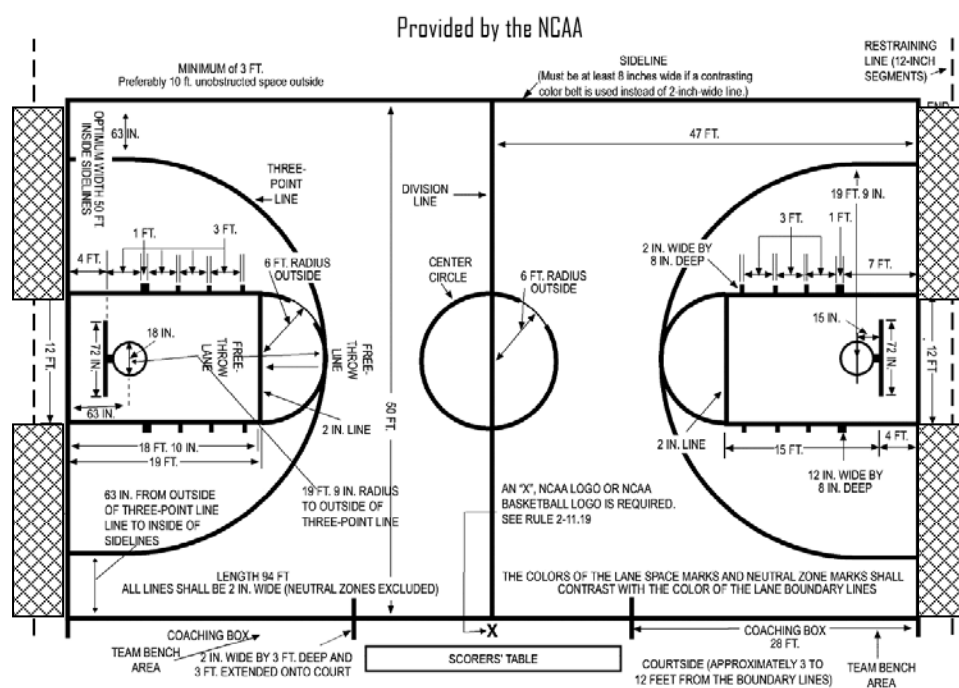

Field Trips

Jan 24, Saturday. NCAA Basketball at Madison Square Garden (limited to 4 participants)

Trip Leader: Warren Rosenberg

This field trip provides an opportunity for four WPS photographers to obtain photographer credentials from Madison Square Garden and the NCAA for courtside access to the NCAA Division I men's basketball game between Iona College and Manhattan College. Photographers will be shooting from the areas indicated with crosshatching, below. Photographers will retain the rights to all images but will be expected to share rights for selected images with the Iona College Athletics Department.

Shooting guidelines:

- Flash is generally not permitted at courtside
- Preferred lenses: In the range of 17-70 mm, with maximum apertures of 2.8 or less
Canon 85mm f/1.8, Canon 17-55mm f/2.8 IS, Nikon 85mm f/1.4, Nikon 24-70mm f/2.8
A 70-200mm f/2.8 can be used occasionally for shooting across the court
- Preferred Shutter Speed: 1/500 sec is minimum, 1/640 or 1/800 is preferable
- Preferred Body: Camera should be capable of shooting at ISO 1600 or 3200 with minimal noise and with a continuous servo Autofocus with

Gametime: 9:00 pm – 11:00 pm. We should arrive at MSG by 8:00 pm
We can travel together. This will be a late night.

Helpful sites: <http://robgoodlatte.com/2008/02/08/basketball-photography-essentials/>
<http://www.radiantlite.com/2008/11/shooting-basketball-equipments-and.html>
<http://www.robertphotoblog.com/2006/photographing-basketball/>