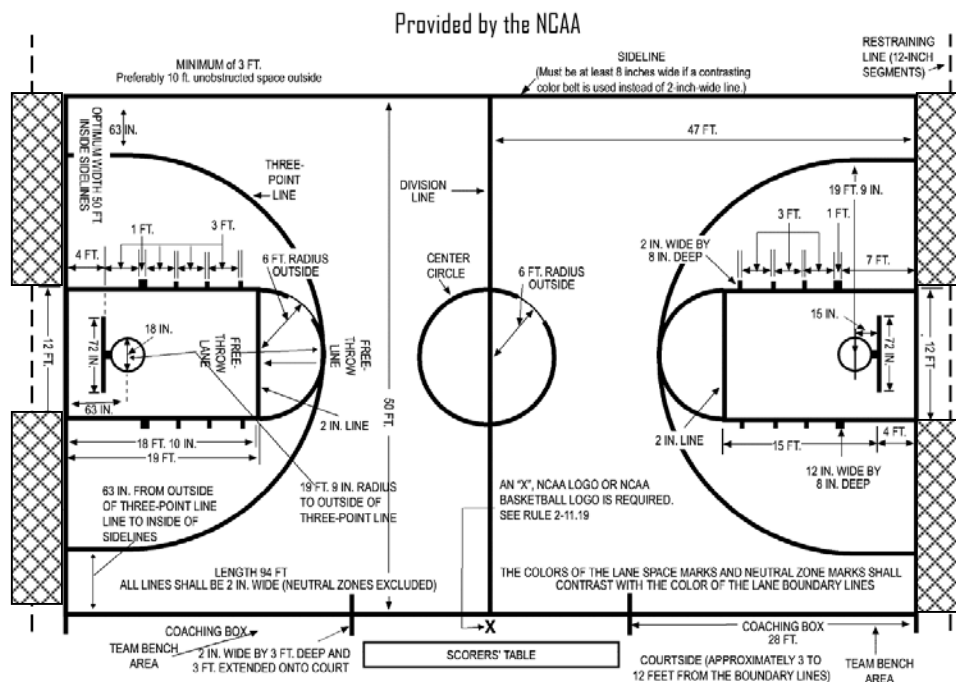

Dec 11, Saturday. NCAA Basketball at Iona College (limited to 5 participants)

Trip Leader: Warren Rosenberg / Prior Registration is Required wrosenberg@iona.edu

This field trip provides an opportunity for WPS photographers to obtain photographer credentials from Iona College for courtside access to the NCAA Division I men's basketball games between Iona College and Fairleigh Dickinson University. Photographers will be shooting from the areas indicated with crosshatching, below. Photographers will retain the rights to all images but will be expected to share rights for selected images with the Iona College Athletics Department.

Gametime: 2:00 pm – 4:00 pm. Plan to arrive no later than 1:15 pm to practice with various camera settings./ Prior Registration is Required / Participation is Limited

Parking: If you are coming just for the games, enter the front gate on North Avenue and park in the garage adjacent to the sports facility. The guard can direct you. If you are attending the microscopy session in the morning, follow those separate parking directions.